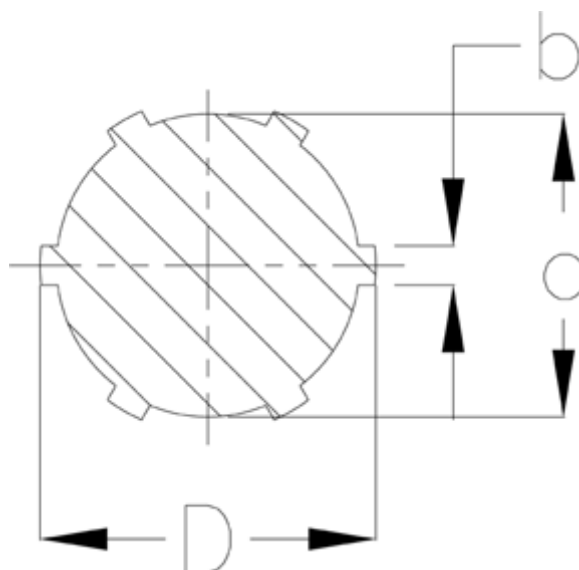

Article number: 0752432500

Description: Spline shaft 1000524003
B6 x 18 x 22 length 2500

Measures

b = 5

d = 18

D = 22

Description = B 6x18x22

Length = 2500